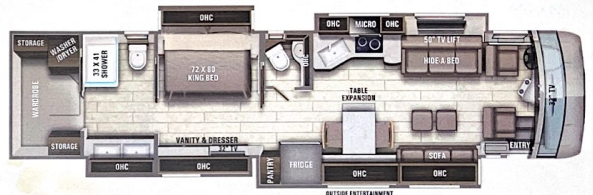

ENTEGRA
COACH®

Cornerstone

Serial #: 1JSMEACV3M16F8068
Model: 45F CORNERSTONE MHA
VIN#: 4VZVU1E93MC089587
Model Year: 2021 Dealer Name: NATIONAL INDOOR RV CENTERS
1350 HURRICANE SHOALS ROAD
LAWRENCEVILLE, GA 30043
USA

Standard Equipment

Optional Equipment

THE FOLLOWING ITEMS ARE STANDARD ON THIS MODEL
AT NO EXTRA CHARGE

OPTIONAL EQUIPMENT INSTALLED ON THIS VEHICLE
BY MANUFACTURER

Base price	749,730.00
Cashmere	n/c
Stonewall Gray Cabinetry	4,493.00
White Accent Bathroom	n/c
Wood	n/c
Paint Azure	n/c
USA Standards	n/c
21 SP 54000 320" 605 TAG	n/c
AXLE 2017 EMISSIONS MKE	n/c
Dishwasher Drawer	n/c
Winegard Traveler	n/c
Satellite Antenna W/DISH Network	n/c
Theater Seating Sofa	1,125.00
Sofa with TV Lift	n/c
UNIT TOTAL	755,348.00
DEALER INSTALLED OPTIONS	

Manufacturer's Suggested Retail Price $755,348.00

DIMENSIONS

Exterior height: .....152.00'
Exterior width: .....101.00'

CAPACITIES

Fresh water tank (gals.).....100.00
Gray water/toilet tank (gals.).....62.00
Black water/toilet tank (gals.).....41.00
Propane (lbs.).....0
Water heater (gals.).....0.00

TIRES

Tire size (front): 365/70R22.5
Tire size (mid): 315/80R22.5
Tire size (rear): 315/80R22.5