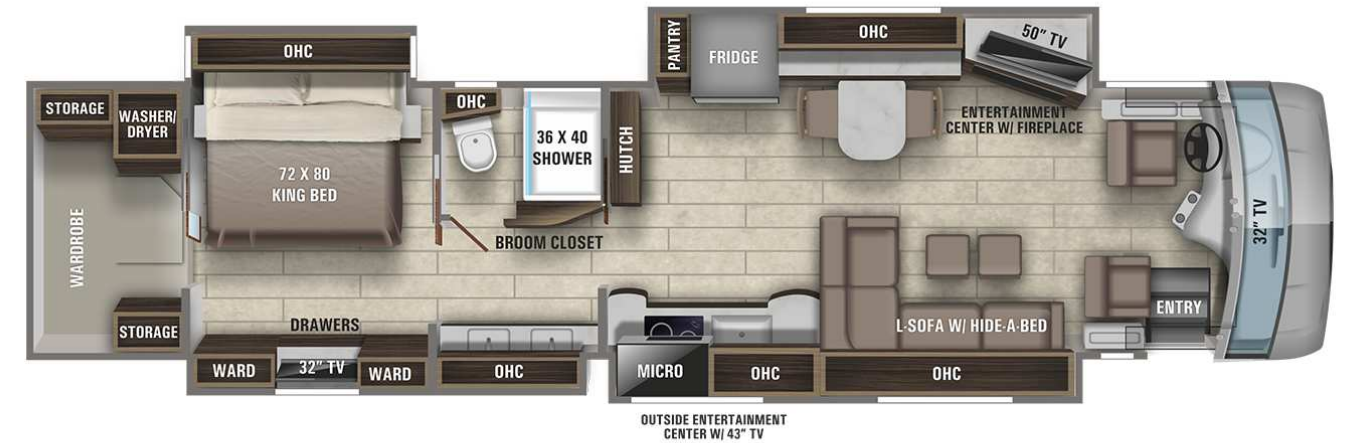

Optional Equipment

OPTIONAL EQUIPMENT INSTALLED ON THIS VEHICLE BY MANUFACTURER

Base price	754,230.00
Cashmere	n/c
Stonewall Gray Cabinetry	4,493.00
Paint Phoenix	n/c
USA Standards	n/c
21 SP 54000 320" 605 TAG	n/c
AXLE 2017 EMISSIONS MXE	n/c
Dishwasher Drawer	n/c
Fireplace	n/c
Trav'ler Direct TV	n/c
Satellite Dish	n/c
Dual Solar Panels	2,775.00
Free Standing Table with 4 Chairs	n/c
Reclining Power Sofa 100"	743.00
SIS Ins reclining sofa w/3 recliners-Cashmere	750.00
SIS ins Tecma toilet ILO	
Saniflow macerator	375.00

UNIT TOTAL **763,366.00**

DEALER INSTALLED OPTIONS

DIMENSIONS

Exterior height:.....152.00"
Exterior width:.....101.00"
Tire size (front):.....365/70R22.5
Tire size (mid):.....315/80R22.5
Tire size (rear):.....315/80R22.5

CAPACITIES

Fresh water tank (gals.):..100.00
Gray water tank (gals.):....62.00
Black water/toilet tank (gals):.....41.00
Propane (lbs.):.....0
Propane (gals.):.....0
Water heater (gals.):.....0.00

TIRES

Some dimensions may be rounded and may vary from the actual dimensions
Weights may be estimated calculations and may vary from the actual weight - refer to the vehicle weight labels for actual weights
Floorplans, features and specifications are subject to change without notice.