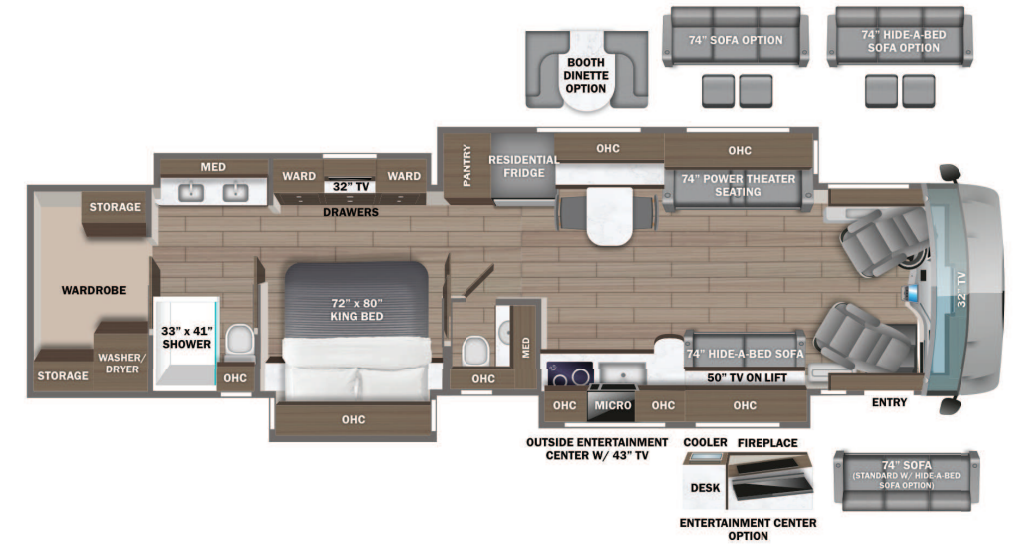

Manufacturer's Suggested Retail Price

$962,116.00

TOTAL AMOUNT DOES NOT INCLUDE STATE AND LOCAL TAXES OR LICENSE FEES. THE PRICE SHOWN ABOVE MAY OR MAY NOT BE REPRESENTATIVE OF THE ACTUAL SELLING PRICE OF SIMILAR RECREATIONAL VEHICLES IN YOUR AREA.