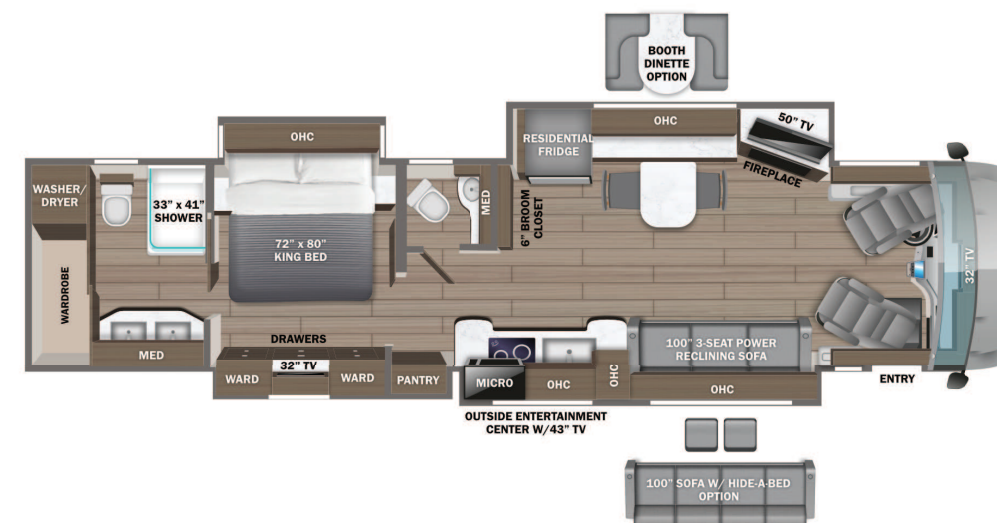

DIMENSIONS

Exterior height:.....152.00"
Exterior width:.....101.00"

CAPACITIES

Fresh water tank (gals.):..100.00
Gray water tank (gals.):...62.00
Black water/toilet tank (gals.):.....41.00
Propane (lbs.):.....0
Propane (gals.):.....0
Water heater (gals.):.....0.00

TIRES

Tire size (front):.....365/70R22.5
Tire size (mid):.....315/80R22.5
Tire size (rear):.....315/80R22.5

Some dimensions may be rounded and may vary from the actual dimensions
Weights may be estimated calculations and may vary from the actual weight - refer to the vehicle weight labels for actual weights
Floorplans, features and specifications are subject to change without notice.