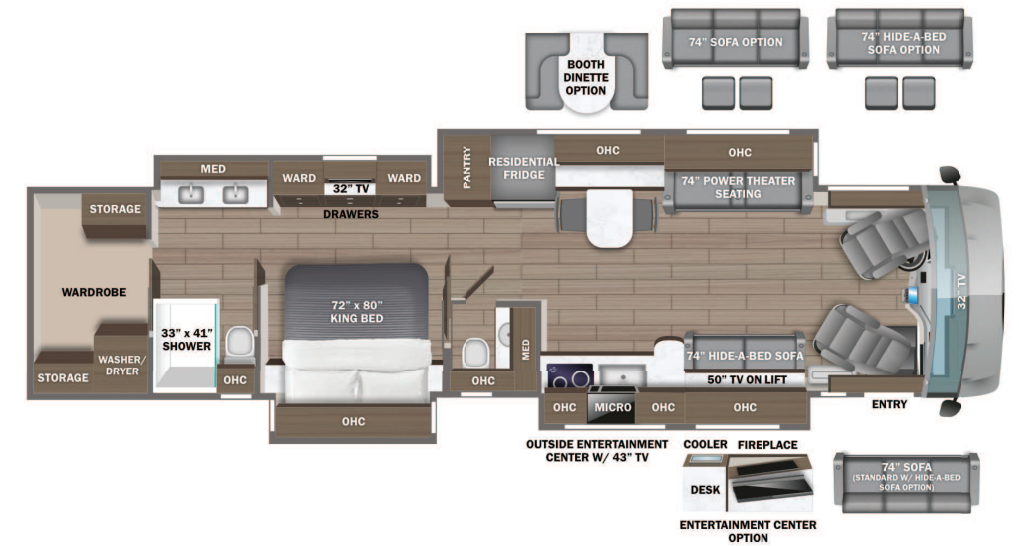

DIMENSIONS

Exterior height:.....152.00"
Exterior width:.....101.00"

CAPACITIES

Fresh water tank (gals.):..100.00
Gray water tank (gals.):....62.00
Black water/toilet tank (gals.):.....41.00
Propane (lbs.):.....0
Propane (gals.):.....0
Water heater (gals.):.....0.00

TIRES

Tire size (front):.....365/70R22.5
Tire size (mid):.....315/80R22.5
Tire size (rear):.....315/80R22.5

Some dimensions may be rounded and may vary from the actual dimensions

***Weights may be estimated calculations and may vary from the actual weight

- refer to the vehicle weight labels for actual weights***

Floorplans, features and specifications are subject to change without notice.