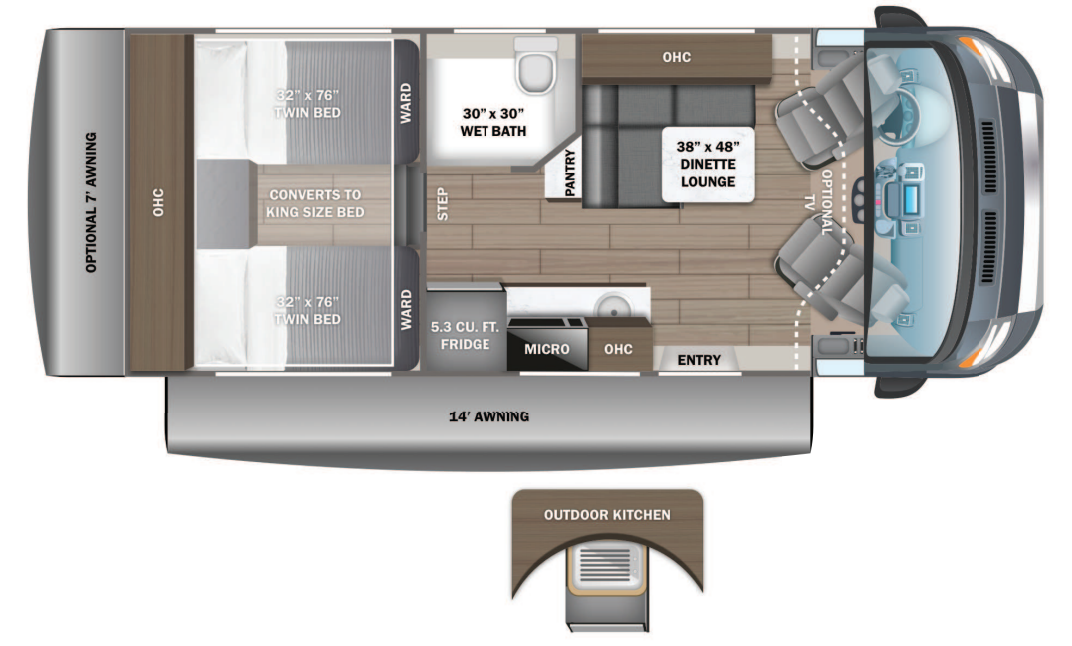

Condor

Serial #: 1JSLECBK2S1FT8054
Model: 22T CONDOR MHC
VIN#: 1FDUR8PG3RKA00052
Model Year: 2025 Dealer Name: NATIONAL INDOOR RV CENTERS
1350 HURRICANE SHOALS ROAD
LAWRENCEVILLE, GA 30043
USA

Manufacturer's Suggested Retail Price $244,868.00

TOTAL AMOUNT DOES NOT INCLUDE STATE AND LOCAL TAXES OR LICENSE FEES. THE PRICE SHOWN ABOVE MAY OR MAY NOT BE REPRESENTATIVE OF THE ACTUAL SELLING PRICE OF SIMILAR RECREATIONAL VEHICLES IN YOUR AREA.