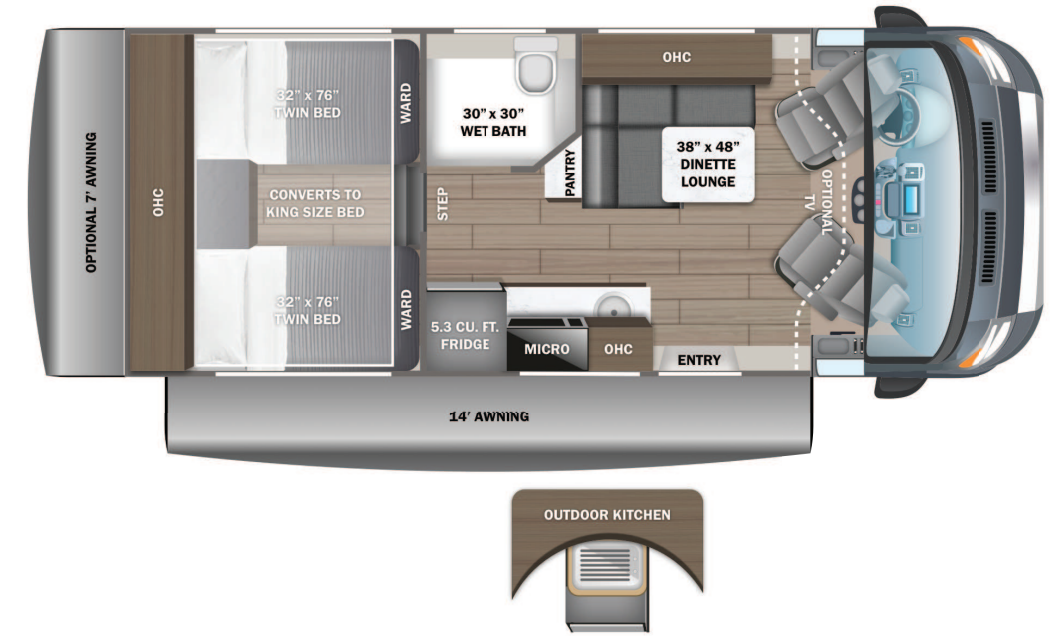

Condor

Serial #: 1JSLECBK7S1FT8129
Model: 22T CONDOR MHC
VIN#: 1FDUR8PG5RKB01917
Model Year: 2025 Dealer Name: National Indoor RV Centers
1000 Aubrey Dr.
Lebanon, TN 37090
USA

Manufacturer's Suggested Retail Price $248,004.00

TOTAL AMOUNT DOES NOT INCLUDE STATE AND LOCAL TAXES OR LICENSE FEES. THE PRICE SHOWN ABOVE MAY OR MAY NOT BE REPRESENTATIVE OF THE ACTUAL SELLING PRICE OF SIMILAR RECREATIONAL VEHICLES IN YOUR AREA.