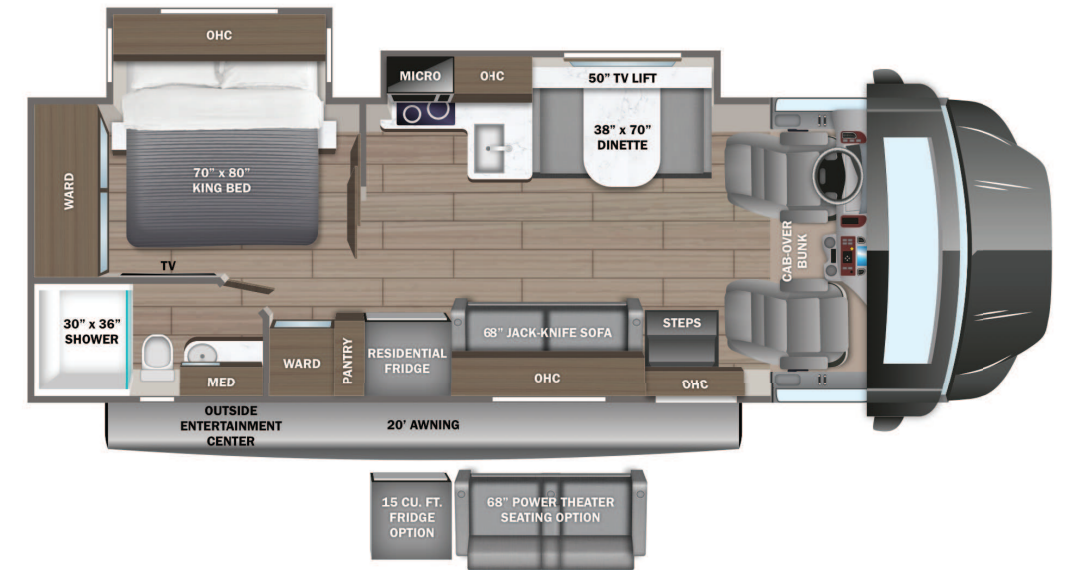

Accolade XT

Serial #: 1JSNECBR7R1JU8080
Model: 32U ACCOLADE XT MHC
VIN#: 1FDFF6LTXPDA05772
Model Year: 2024 Dealer Name: NATIONAL INDOOR RV CENTERS
1350 HURRICANE SHOALS ROAD
LAWRENCEVILLE, GA 30043
USA

Manufacturer's Suggested Retail Price $355,110.00

TOTAL AMOUNT DOES NOT INCLUDE STATE AND LOCAL TAXES OR LICENSE FEES. THE PRICE SHOWN ABOVE MAY OR MAY NOT BE REPRESENTATIVE OF THE ACTUAL SELLING PRICE OF SIMILAR RECREATIONAL VEHICLES IN YOUR AREA.