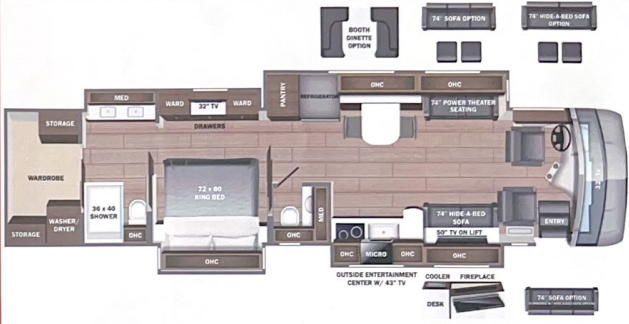

Cornerstone

Serial #: 1JSMEACV8R16D8065
Model: 45D CORNERSTONE MHA
VIN#: 4VZVU1R18RC094960
Model Year: 2024 Dealer Name: National Indoor RV Centers
1000 Aubrey Dr.
Lebanon, TN 37090
USA

Manufacturer's Suggested Retail Price $931,381.00

Standard Equipment

THE FOLLOWING ITEMS ARE STANDARD ON THIS MODEL AT NO EXTRA CHARGE

STANDARD EXTERIOR EQUIPMENT

STANDARD INTERIOR EQUIPMENT

Optional Equipment

OPTIONAL EQUIPMENT INSTALLED ON THIS VEHICLE BY MANUFACTURER

Base price	928,980.00
STERLING STONEWALL GRAY CABINETRY EXCLUDE LINEN FRONT OVERHEAD ACCENT WOOD SCULPTURE VENATO TILE AGATE GREY PAINT USA STANDARDS 24 SP 54000 320" X15 605 TAG AXLE 2021EPA/2021CARB RA09 DISHWASHER 12.5K GENERATOR TRAVLER DIRECT TV SATELLITE DISH AGM BATTERY BOOTH DINETTE THEATER SEATING SOFA D/S FIREPLACE WITH TV ENTERTAINMENT KING SLEEP NUMBER MATTRESS HEADBOARD, HARDWOOD	n/c 30.00 n/c 30.00 30.00 n/c n/c n/c n/c 1,643.00 n/c 375.00 n/c 293.00
UNIT TOTAL	931,381.00
DEALER INSTALLED OPTIONS	

DIMENSIONS

Exterior height:.....152.00"
Exterior width:.....101.00"

CAPACITIES

Fresh water tank (gals.):...100.00
Gray water (gals.):...62.00
Black water/toilet tank (gals.):...41.00
Propane (gals.):...0
Water heater (gals.):...0.00

TIRES

Tire size (front):.....365/70R22.5
Tire size (mid):.....315/80R22.5
Tire size (rear):.....315/80R22.5

Some dimensions may be rounded and may vary from the actual dimensions
Weights may be estimated calculations and may vary from the actual weight - refer to the vehicle weight labels for actual weights
Floorplans, features and specifications are subject to change without notice.