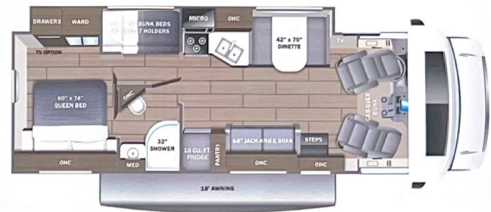

Esteem

Serial #: 1JSLECBR9R1BF8051
Model: 31F ESTEEM MHC
VIN#: 1FDXE4FN5RDD05084
Model Year: 2024 Dealer Name: National Indoor RV Centers
1000 Aubrey Dr.
Lebanon, TN 37090
USA

Manufacturer's Suggested Retail Price $189,039.00

Standard Equipment

Optional Equipment

THE FOLLOWING ITEMS ARE STANDARD ON THIS MODEL AT NO EXTRA CHARGE

OPTIONAL EQUIPMENT INSTALLED ON THIS VEHICLE BY MANUFACTURER

STANDARD EXTERIOR EQUIPMENT

STANDARD INTERIOR EQUIPMENT

Base price

- DOVER 177,975.00 n/c
- SILVER MIST PARTIAL PAINT PACKAGE n/c
- USA STANDARDS n/c
- 24 FD E45 14500 158* n/c
- 7.3L WHITE RG10 n/c
- CUSTOMER VALUE PACKAGE 9,000.00
- DUAL ACS 1,193.00
- BEDROOM TV 383.00
- STEEL RIMS n/c
- STANDARD HOUSE BATTERY SUN FOLDING WINDSHIELD SHADE 488.00

UNIT TOTAL 189,039.00

DEALER INSTALLED OPTIONS

DIMENSIONS

Exterior height:.....140.00'
Exterior width:.....100.00'

CAPACITIES

TIRES